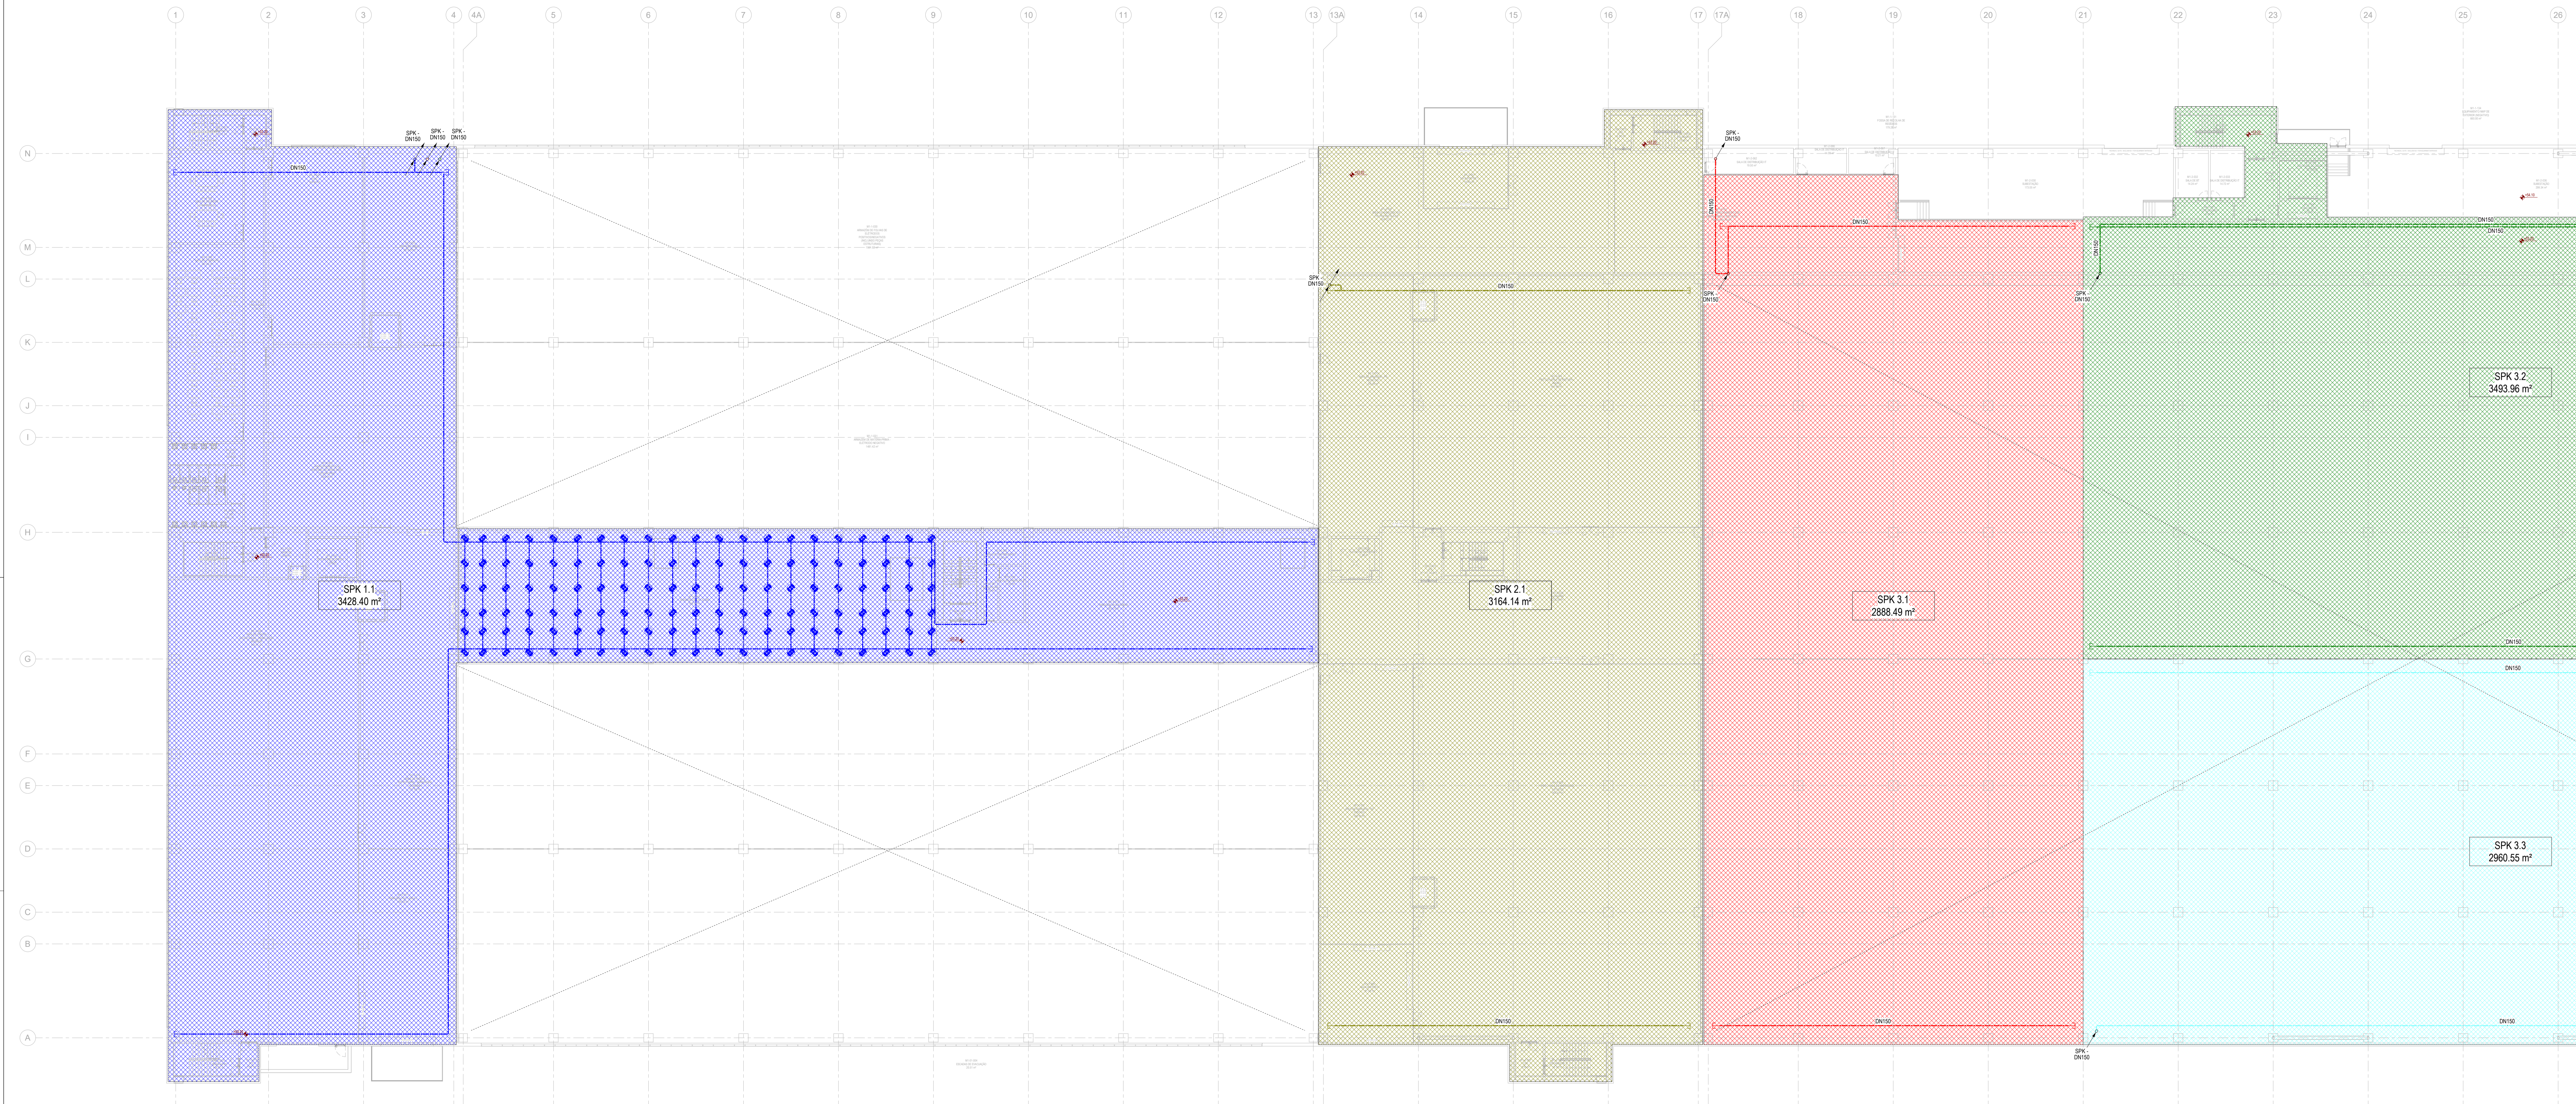

PLANTA CHAVE / KEY PLAN

Rev.	Data / Date	Emissão inicial / Preliminary issue	Aprov.
0	24/11/2023	Emissão inicial / Preliminary issue	JAH

Clientes / Client
CALB

Projeto / Project
UNIDADE INDUSTRIAL DE BATERIAS DE LÍTIO
LITHIUM BATTERY GIGAFACORY PLANT

Fase / Phase
PROJETO DE EXECUÇÃO
DETAIL DESIGN

Designação / Designation
HIDRÁULICA / PLUMBING
M1

REDES DE SPRINKLERS
SPRINKLERS SYSTEMS

NÍVEL 2 ALTO (P1) (M1-2-015)
LEVEL 2 HIGH (P1) (M1-2-015)

Desenho Nº / Drawing no.: **EX-PLU-M1-5223-DWG**